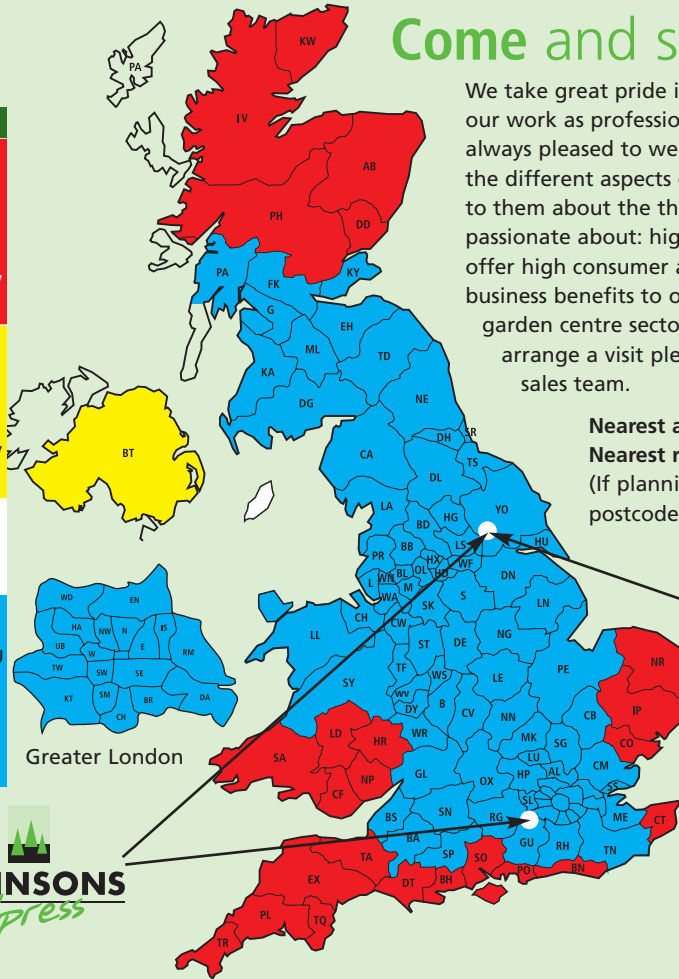

Nearest airports: Leeds Bradford & Durham Tees Valley
Nearest rail: Whixley between York & Harrogate
 (If planning a visit to head office using sat nav use postcode YO26 8DS or GPS: 53.99960,-1.31976)