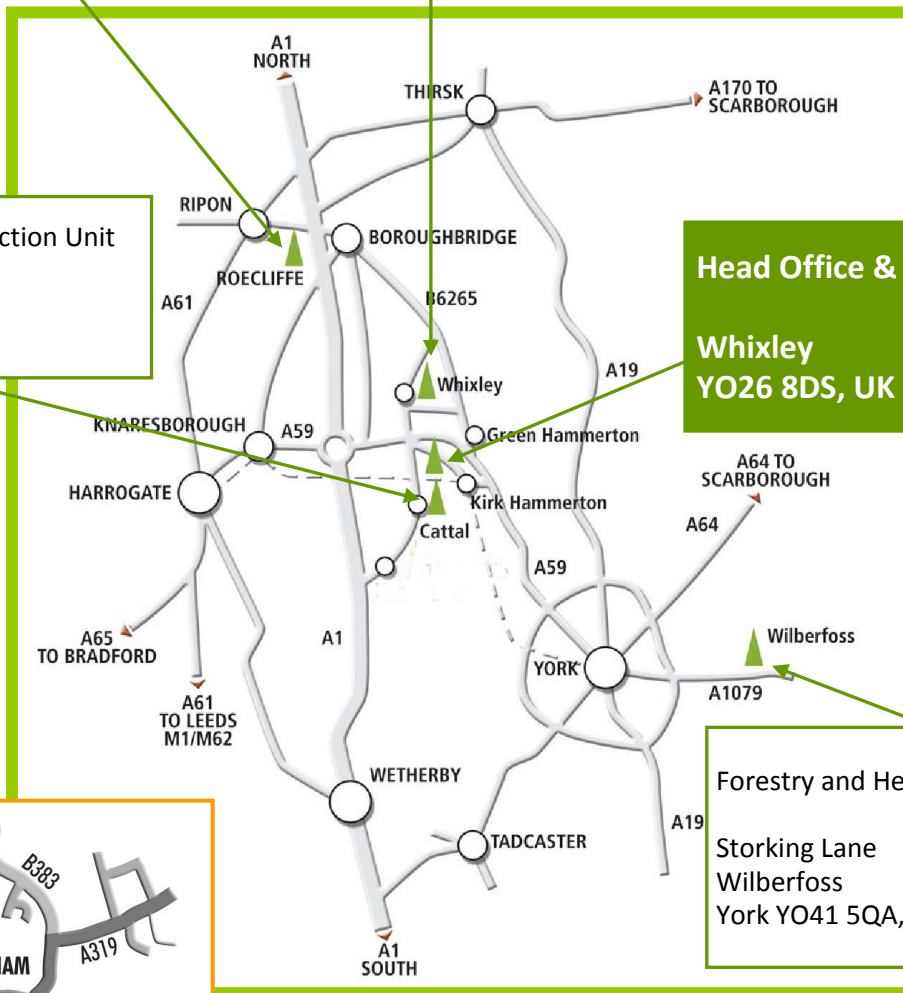

Finding our production units: ctrl+click on the postcode to go to an online map

JOHNSONS
OF WHIXLEY
PROFESSIONAL NURSERYMEN

Retail Production Unit
Wheatlands Lane
Roecliffe
YO51 9ND, UK

Propagation Unit
New Road
Whixley
YO26 8AQ, UK

Specimen Plant Production Unit
Cattal Street
York
YO26 8EB, UK

Head Office & Main Goods
Inward
Whixley
YO26 8DS, UK

Forestry and Hedging Production
Unit
Storking Lane
Wilberfoss
York YO41 5QA, UK

Chobham Production Unit
Johnsons of Chobham
Bagshot Road
Chobham
Surrey GU24 8DB, UK