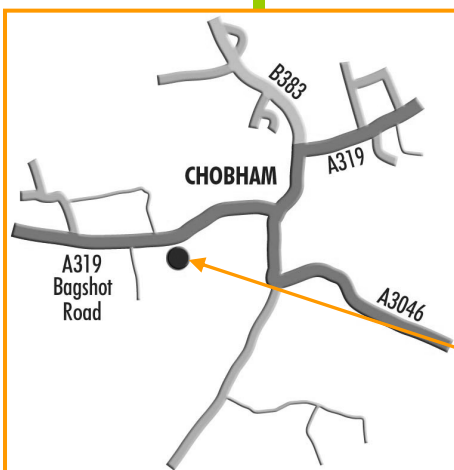

Finding our production units: ctrl+click on the postcode to go to an online map

JOHNSONS
OF WHIXLEY
PROFESSIONAL NURSERYMEN

Retail Production Unit
Wheatlands Lane
Roecliffe
YO51 9ND, UK

Propagation Unit
New Road
Whixley
YO26 8AQ, UK

Specimen Plant Production Unit
Cattal Street
York
YO26 8EB, UK

Head Office & Main Goods
Inward
Whixley
YO26 8DS, UK

Forestry and Hedging Production
Unit
Storking Lane
Wilberfoss
York YO41 5QA, UK

Chobham Production Unit
Johnsons of Chobham
Bagshot Road
Chobham
Surrey GU24 8DB, UK

If planning a visit to head office using satellite navigation enter postcode YO26 8DS

www.nurserymen.co.uk

taking a *growing* lead

Directors: JM Richardson (Chairman) GD Richardson (Group Managing Director)
AJ Richardson, (Joint Managing Director) IP Richardson (Joint Managing Director)
GR Richardson, D Thompson • Registered in England No 616324
Johnsons of Whixley Ltd • Whixley • York YO26 8AQ
Tel: +44(0)1423 330234 Fax: +44(0)1423 331085
e-mail: info@nurserymen.co.uk • www.nurserymen.co.uk